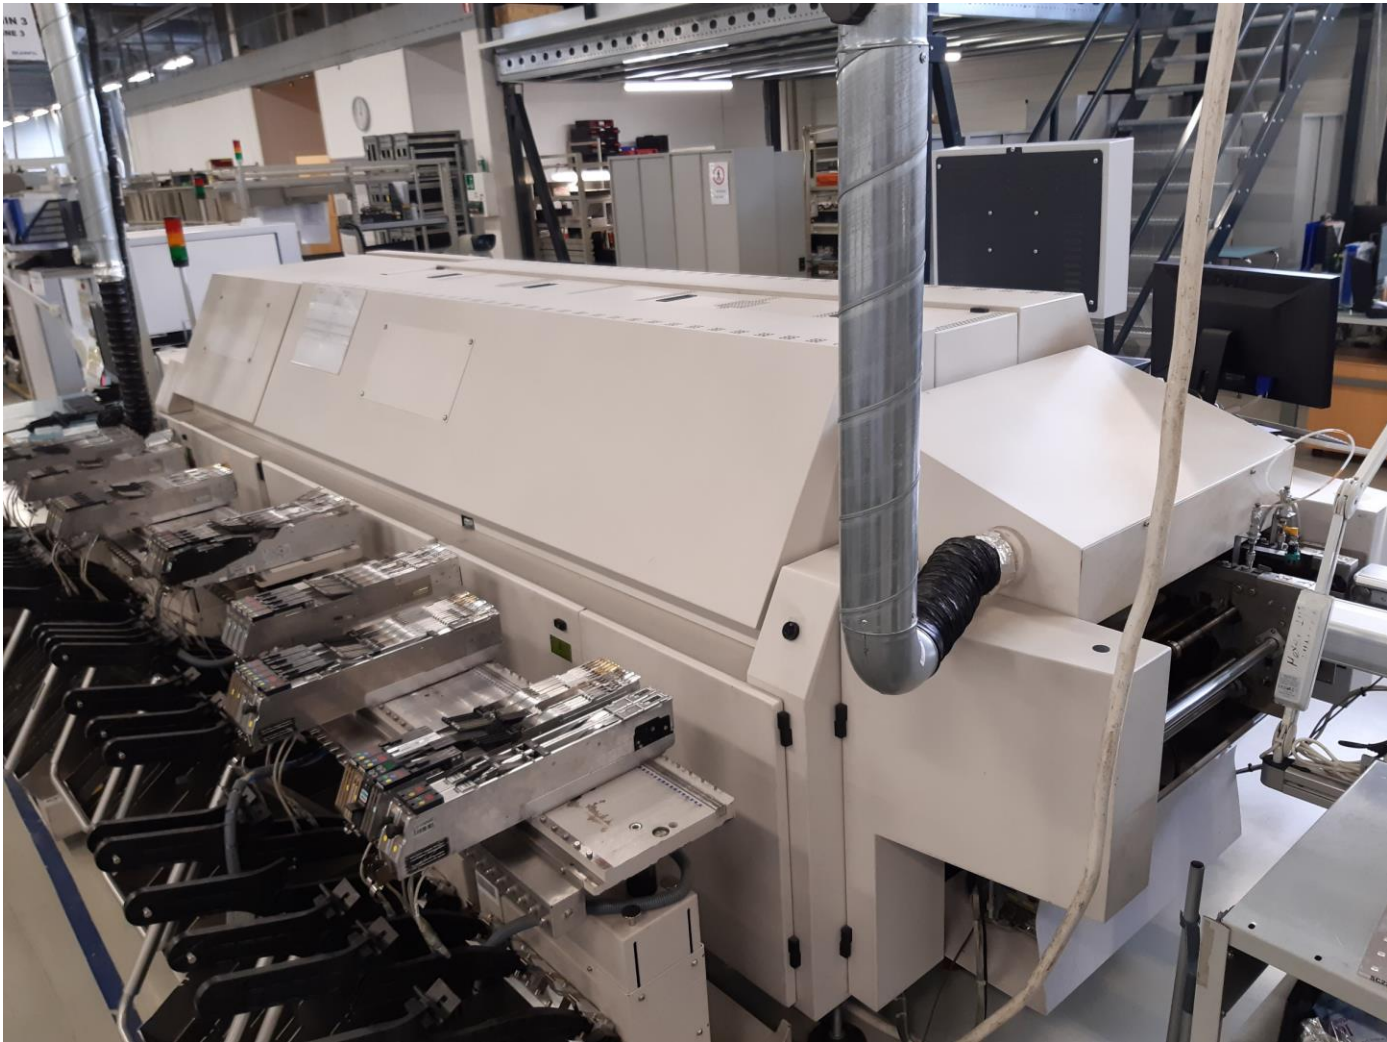

A magnifying glass is positioned over a green surface, focusing on several pieces of currency. In the upper right, a gold and silver coin is visible. To its left is a silver coin. Below these, a 100 Euro banknote is partially visible, showing the profile of Queen Isabella I of Castile. To the left of the Euro note is a 100 US Dollar banknote, showing the portrait of Benjamin Franklin. Below the Euro note is another 100 US Dollar banknote. A black vertical bar with white text is overlaid on the bottom center of the magnifying glass's view.

www.SMTbroker.pl

Jean Vadim

SMT equipment list

	1	2	3	4	5	6	7	8	9	10	11	12	13	14	15
Dimensions (cm) :	82	60	132	50	90	50	240	238	238		150	5050	100	74,5	100
	Loader	Conveyor	Printer	Conveyor	SPI	Conveyor	Placement 1	Placement 2	Placement 3	Tray unit	Insp. Conveyor	Reflow	Conveyor	Conveyor	Unloader with pusher
Manufacturer :	Rommel	Rommel	DEK	Jot	CKD	Jot	ASM	ASM	ASM	ASM	Jot	Electrovert	Jot	Jot	Rommel
Model :	LEG 55 WA SC	RM 600 S	Infinity	J204-02.7/47	VP6000L-V	CON-485	HS60	HF	HF	MTC2	J206-02	Omniexcel 7	unknown	J204-50.1/33	LAG 55 WA SC
Manuf date :	1998	1998	2004	2007	2017	2017	2005	2004	2004	2003	1997	2005	1997 ?	2004	1998

12. Reflow Electrovert Omniexcel 7

- Manufacturer : Electorvert
- Model : Omniexcel 7
- Manuf date : 2005
- ID : 2005SCAPL12
- Length : 5050 cm
- Width : 150 cm
- Heating zones : 7
- Cooling zones : 2

12. Reflow Electrovert Omniexcel 7